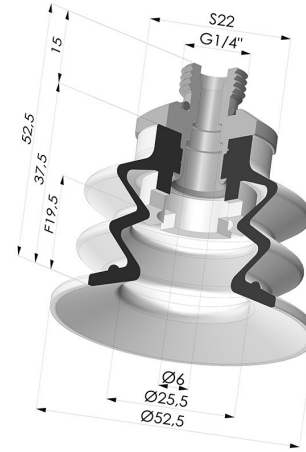

TECHNICAL INFORMATION

Arrow :	19.5 mm
Category :	With bellows
Contact lip diameter :	52 mm
Height (in mm) :	42.5
Horizontal force :	92 N
inner barrel diameter :	Male G1/4"
Number of bellows :	2.5 Bellows
Range :	Suction cup
Series :	96
Shape :	2.5 Bellows
Vertical force :	46 N

Variants:

Variant reference:
96 52SL 14D-2

- Color: Red food-grade CE certification
- Matter: Silicone
- Shore Hardness: SH60

Variant reference:
96 52SLT 14D-2

- Color: Translucent
- CE food certified
- Matter: Silicone
- Shore Hardness: SH60

Variant reference:
96 52NI 14D-2

- Color: Black
- Matter: Nitrile
- Shore Hardness: SH50

Variant reference:
96 52NR 14D-2

- Color: Gray
- Matter: Natural rubber
- Shore Hardness: SH50

Related products:

Bellows Suction Cup 2.5 folds Series 96, Ø 52 mm
 Product reference: 96 52-- A

Separable Male Fitting 1/4G
 Product reference: 9G14-2