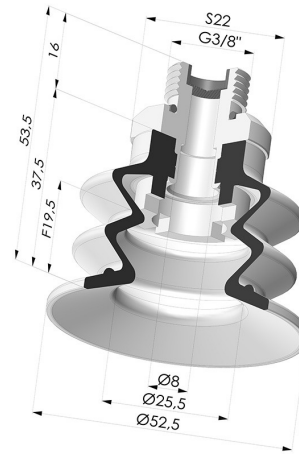

TECHNICAL INFORMATION

Arrow :	19.5 mm
Category :	With bellows
Contact lip diameter :	52 mm
Height (in mm) :	53.5
Horizontal force :	92 N
inner barrel diameter :	Male G3/8"
Number of bellows :	2.5 Bellows
Range :	Suction cup
Series :	96
Shape :	2.5 Bellows
Vertical force :	46 N

Variants:

Variant reference:
96 52SL 38D-2-F

- Color: Red food-grade CE certification
- Matter: Silicone
- Shore Hardness: SH60

Variant reference:
96 52SLT 38D-2-F

- Color: Translucent
- CE food certified
- Matter: Silicone
- Shore Hardness: SH60

Variant reference:
96 52NI 38D-2-F

- Color: Black
- Matter: Nitrile
- Shore Hardness: SH50

Variant reference:
96 52NR 38D-2-F

- Color: Gray
- Matter: Natural rubber
- Shore Hardness: SH50

Related products:

Bellows Suction Cup 2.5 folds Series 96, Ø 52 mm
 Product reference: 96 52-- A

Separable Male Fitting 3/8G - with Filter
 Product reference: 9G38-2-F