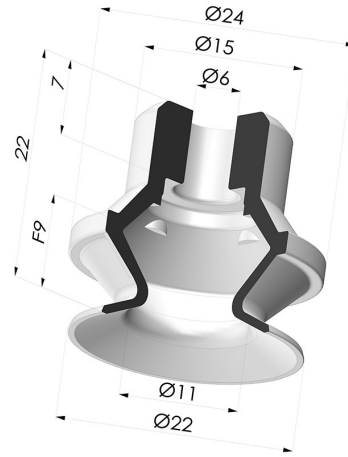

TECHNICAL INFORMATION

Arrow : 9 mm
Category : With bellows
Contact lip diameter : 20 mm
Height (in mm) : 22
Horizontal force : 15.5 N
inner barrel diameter : 6 mm
Number of bellows : 1.5 Bellows
Range : Suction cup
Series : PBG
Shape : 1.5 Bellows
Top diameter : 6 mm
Vertical force : 7.5 N

Variant reference:
PBG 20BUR A
 • Color: Blue
 • Matter: Urethane
 • Shore Hardness: SH60

Related products:

**Adaptor - Female
 1/4G - Female M6**

Product reference: ADA
 G1/4F M6F

**Adaptor - Male 1/4G
 - Female M6**

Product reference: FTF
 20B G1/4

**Separable Female
 Fitting 1/8G**

Product reference: FTF
 20B G1/8

**Separable Male
 Fitting 1/4G**

Product reference: FTM
 20B G1/4

**Separable Male
 Fitting 1/8G**

Product reference: FTM
 20B G1/8

**Screw M6 - Head Ø
 11 mm - L 17 mm**

Product reference: SCR
 20B M6M