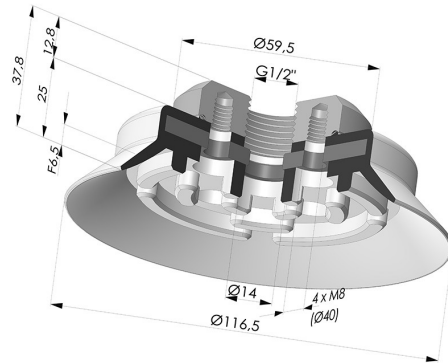

TECHNICAL INFORMATION

Arrow :	6.5 mm
Category :	Plates
Contact lip diameter :	116.5 mm
Height (in mm) :	38
Horizontal force :	484 N
inner barrel diameter :	Female G1/2"
Number of bellows :	0.5 Bellows
Outer diameter :	116.5 mm
Range :	Suction cup
Series :	PFTF
Shape :	Plate
Vertical force :	242 N

Variants:

Variant reference:

PFTF 120SNI 1/2

- Color: Black
- Matter: Nitrile
- Shore Hardness: SH50