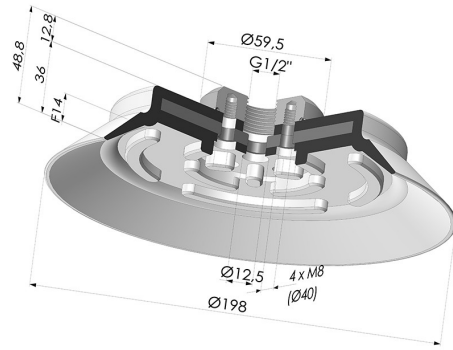

TECHNICAL INFORMATION

Arrow :	14 mm
Category :	Plates
Contact lip diameter :	198 mm
Height (in mm) :	49
Horizontal force :	1399 N
inner barrel diameter :	Female G1/2"
Number of bellows :	0.5 Bellows
Outer diameter :	198 mm
Range :	Suction cup
Series :	PFTF
Shape :	Plate
Top diameter :	Female G1/2"
Vertical force :	699 N

Variants:

Variant reference:

PFTF 200SNI 1/2

- Color: Black
- Matter: Nitrile
- Shore Hardness: SH50