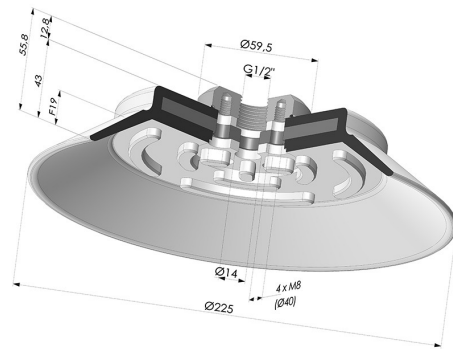

TECHNICAL INFORMATION

Arrow :	19 mm
Category :	Plates
Contact lip diameter :	225 mm
Height (in mm) :	56
Horizontal force :	1806 N
inner barrel diameter :	Female G1/2"
Number of bellows :	0.5 Bellows
Outer diameter :	225 mm
Range :	Suction cup
Series :	PFTF
Shape :	Plate
Top diameter :	G1/2"
Vertical force :	903 N

Variants:

Variant reference:

PFTF 230SNI 1/2

- Color: Black
- Matter: Nitrile
- Shore Hardness: SH50