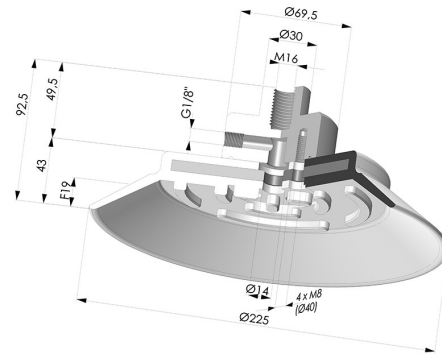

TECHNICAL INFORMATION

Arrow :	19 mm
Category :	Plates
Contact lip diameter :	225 mm
Height (in mm) :	92.5
Horizontal force :	1806 N
inner barrel diameter :	M16
Number of bellows :	0.5 Bellows
Range :	Suction cup
Series :	PFYK
Shape :	Plate
Top diameter :	Female M16
Vertical force :	903.5 N

Variants:

Variant reference:

PFYK 230NI 16

- Color: Black
- Matter: Nitrile
- Shore Hardness: SH50