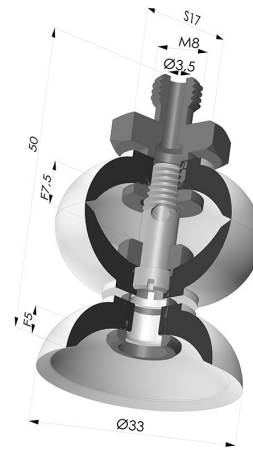

TECHNICAL INFORMATION

Arrow :	5 mm
Category :	Plates
Contact lip diameter :	33 mm
Height (in mm) :	50
Horizontal force :	39 N
inner barrel diameter :	M8
Number of bellows :	0.5 Bellows
Range :	Suction cup
Series :	7
Shape :	Plate
Vertical force :	19.5 N

Variants:

Variant reference:

7 35NI M8

- Color: Black
- Matter: Nitrile
- Shore Hardness: SH50