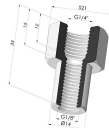

**TECHNICAL INFORMATION**

<b>Arrow :</b>	17 mm
<b>Category :</b>	With bellows
<b>Contact lip diameter :</b>	41 mm
<b>Height (in mm) :</b>	54
<b>Horizontal force :</b>	57 N
<b>inner barrel diameter :</b>	Female G1/8"
<b>Number of bellows :</b>	4.5 Bellows
<b>Range :</b>	Suction cup
<b>Series :</b>	95
<b>Shape :</b>	4.5 Bellows
<b>Vertical force :</b>	28.5 N

**Related products:**

**Bellows Suction Cup 4.5 folds Series 95, Ø 41 mm**

Product reference: 95 40-- A

**Crimped Female Fitting G1/4"**

Product reference: N

**Bellows Suction Cup 4.5 folds Series 95, Ø 41 mm**