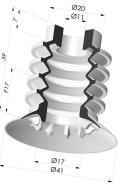

**TECHNICAL INFORMATION**

<b>Arrow :</b>	17 mm
<b>Category :</b>	With bellows
<b>Contact lip diameter :</b>	41 mm
<b>Height (in mm) :</b>	54
<b>Horizontal force :</b>	57 N
<b>inner barrel diameter :</b>	Female G1/8"
<b>Number of bellows :</b>	4.5 Bellows
<b>Range :</b>	Suction cup
<b>Series :</b>	95
<b>Shape :</b>	4.5 Bellows
<b>Vertical force :</b>	28.5 N

**Variants:**

Variant reference:  
**95 40SL N**

- Color: Red food-grade CE certification
- Matter: Silicone
- Shore Hardness: SH60

Variant reference:  
**95 40NR N**

- Color: Gray
- Matter: Natural rubber
- Shore Hardness: SH50

**Related products:**

**Bellows Suction Cup 4.5 folds Series 95, Ø 41 mm**

Product reference: 95 40-- A

**Crimped Female Fitting G1/4"**

Product reference: N

**Bellows Suction Cup 4.5 folds Series 95, Ø 41 mm**