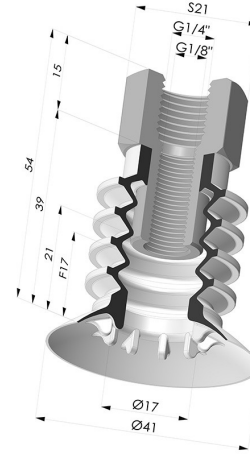

**TECHNICAL INFORMATION**

<b>Arrow :</b>	17 mm
<b>Category :</b>	With bellows
<b>Contact lip diameter :</b>	41 mm
<b>Height (in mm) :</b>	54
<b>Horizontal force :</b>	57 N
<b>inner barrel diameter :</b>	Female G1/8"
<b>Number of bellows :</b>	4.5 Bellows
<b>Range :</b>	Suction cup
<b>Series :</b>	95
<b>Shape :</b>	4.5 Bellows
<b>Vertical force :</b>	28.5 N

**Variants:**

Variant reference:  
**95 40SL N**

- Color: Red food-grade CE certification
- Matter: Silicone
- Shore Hardness: SH60

Variant reference:  
**95 40NR N**

- Color: Gray
- Matter: Natural rubber
- Shore Hardness: SH50

**Related products:**

**Bellows Suction Cup 4.5 folds Series 95, Ø 41 mm**

Product reference: 95 40-- A

**Crimped Female Fitting G1/4"**

Product reference: N

**Bellows Suction Cup 4.5 folds Series 95, Ø 41 mm**

Product reference: 95 40-- O